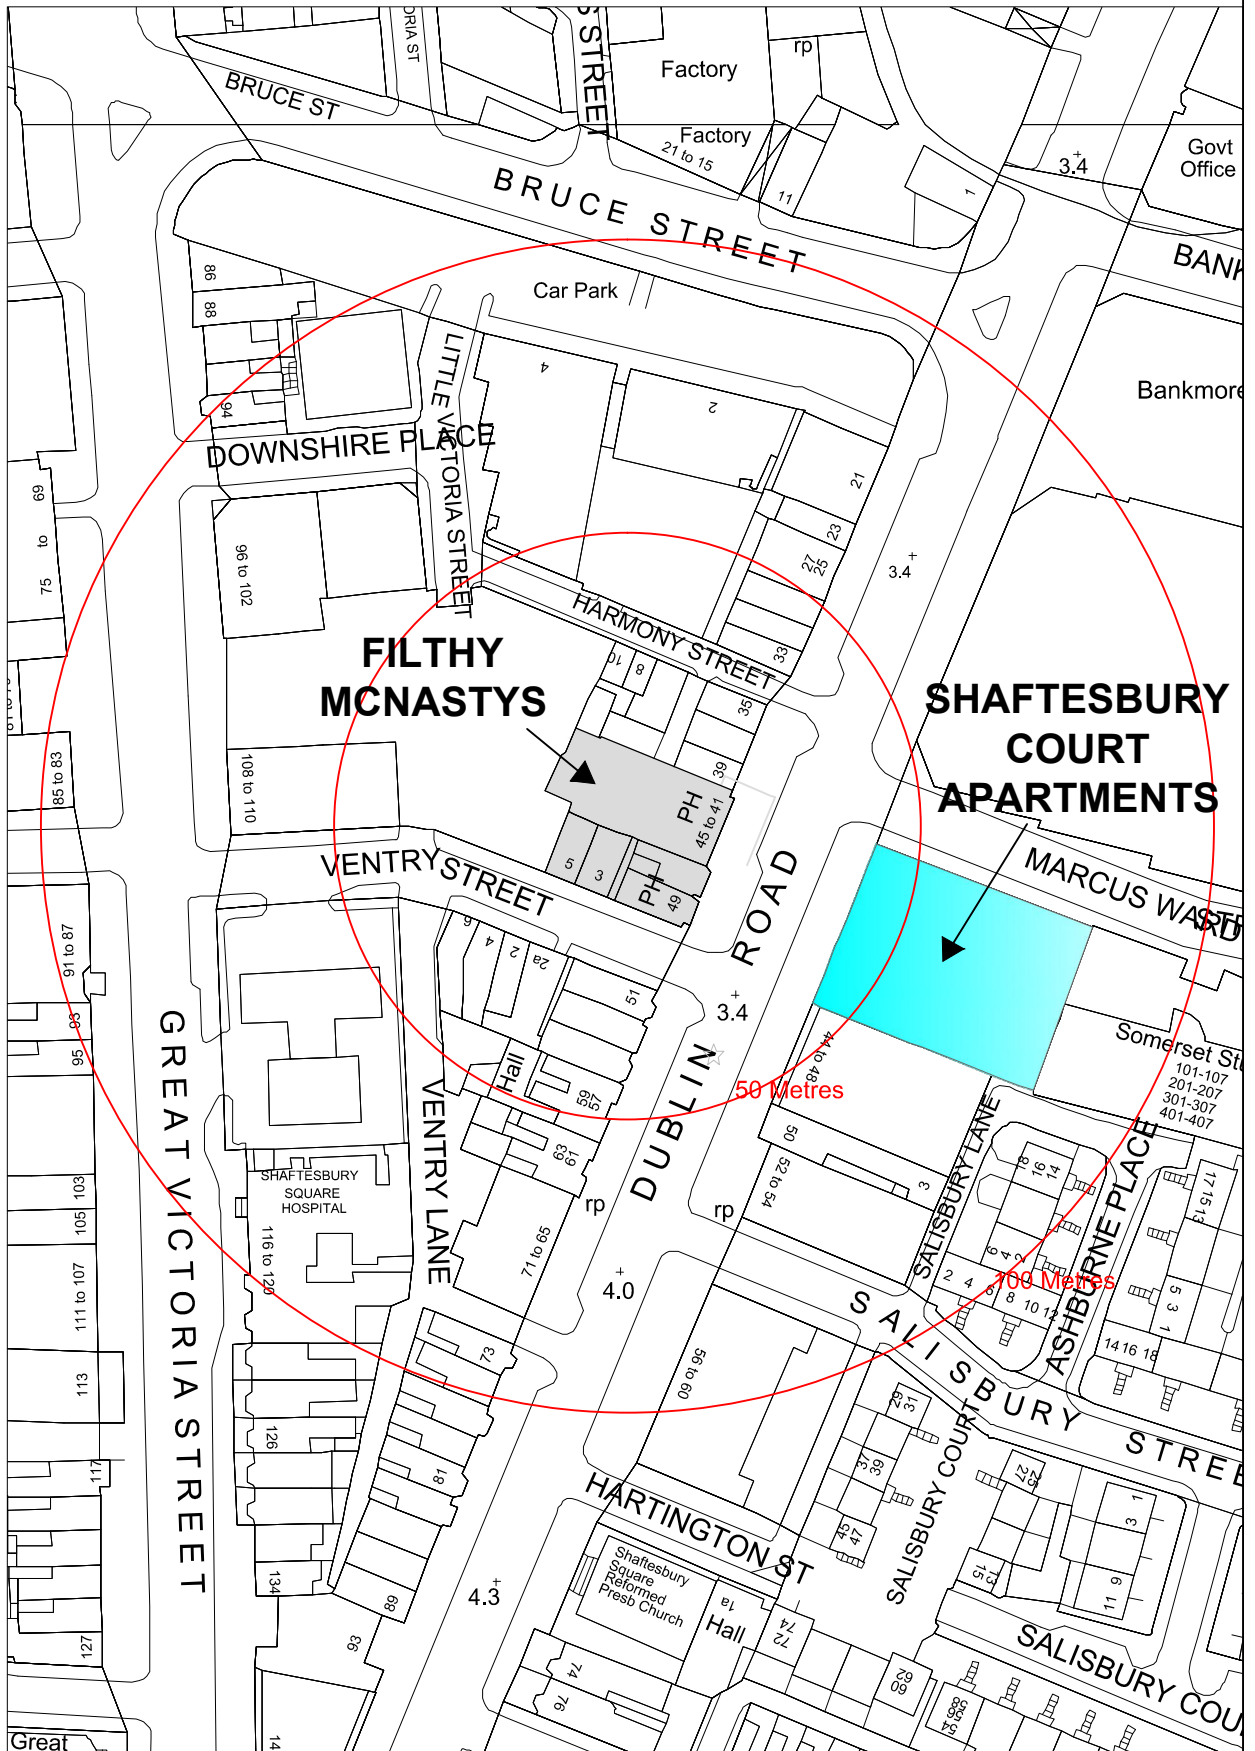

Building Control Service

100 METRES

DRAWN BY **Nellinsp**
DATE **12/02/2013**

Filthy McNasty's
41-45 Dublin Road

SCALE **1:1250 @ A4**